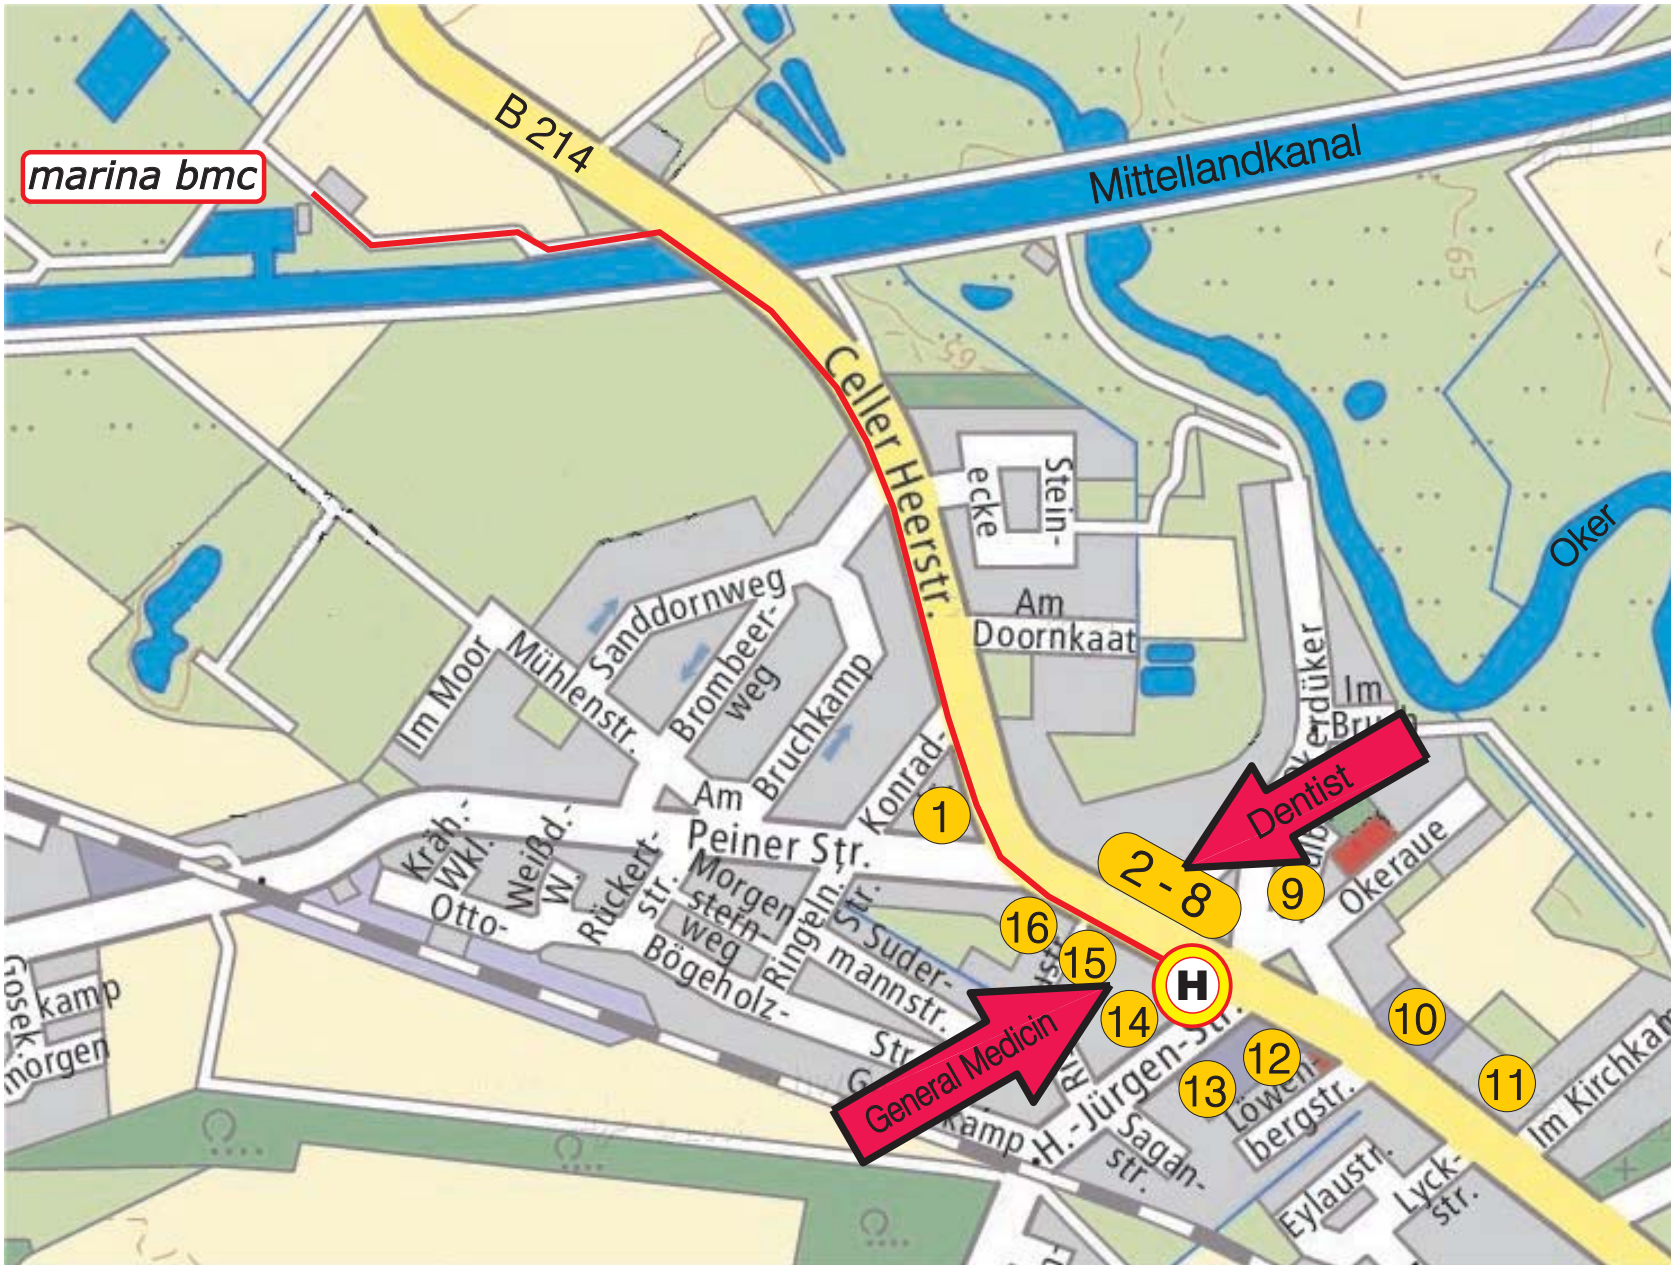

Shopping in Watenbüttel

- 1 baker's shop
- 2 butchery
- 3 drug store
- 4 baker's shop
- 5 pharmacy
- 6 florist
- 7 baker's shop
- 8 hairdresser
- 9 cooperative bank
- 10 petrol station
- 11 restaurant
- 12 supermarket PENNY
- 13 supermarket REWE
- 14 savings bank
- 15 ice cream parlour
- 16 restaurant

 Bus Stop
Line M 16
to Brunswick
(centre)

We wish you a pleasant time